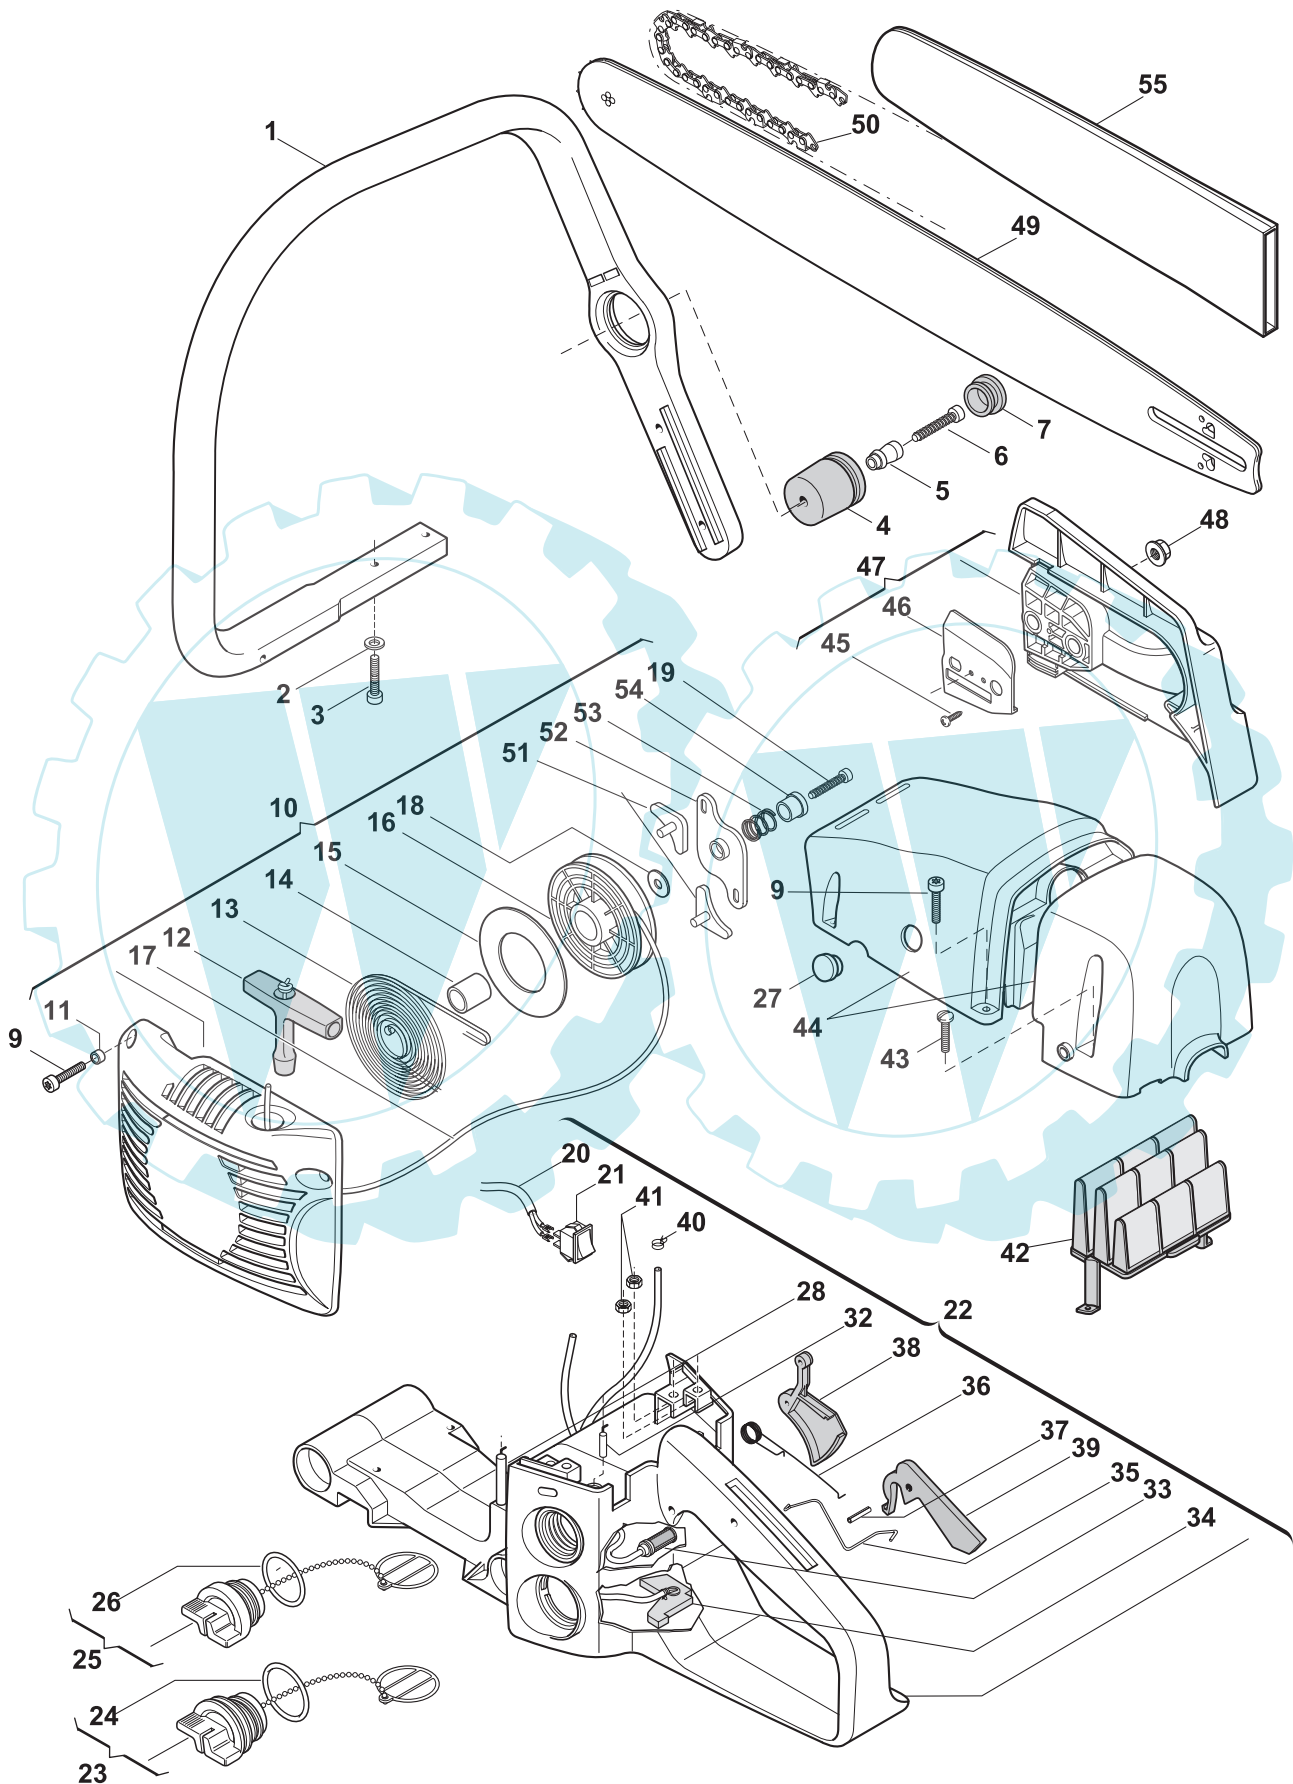

CARROZZERIA, HOUSING, CARTER, GEHÄUSE